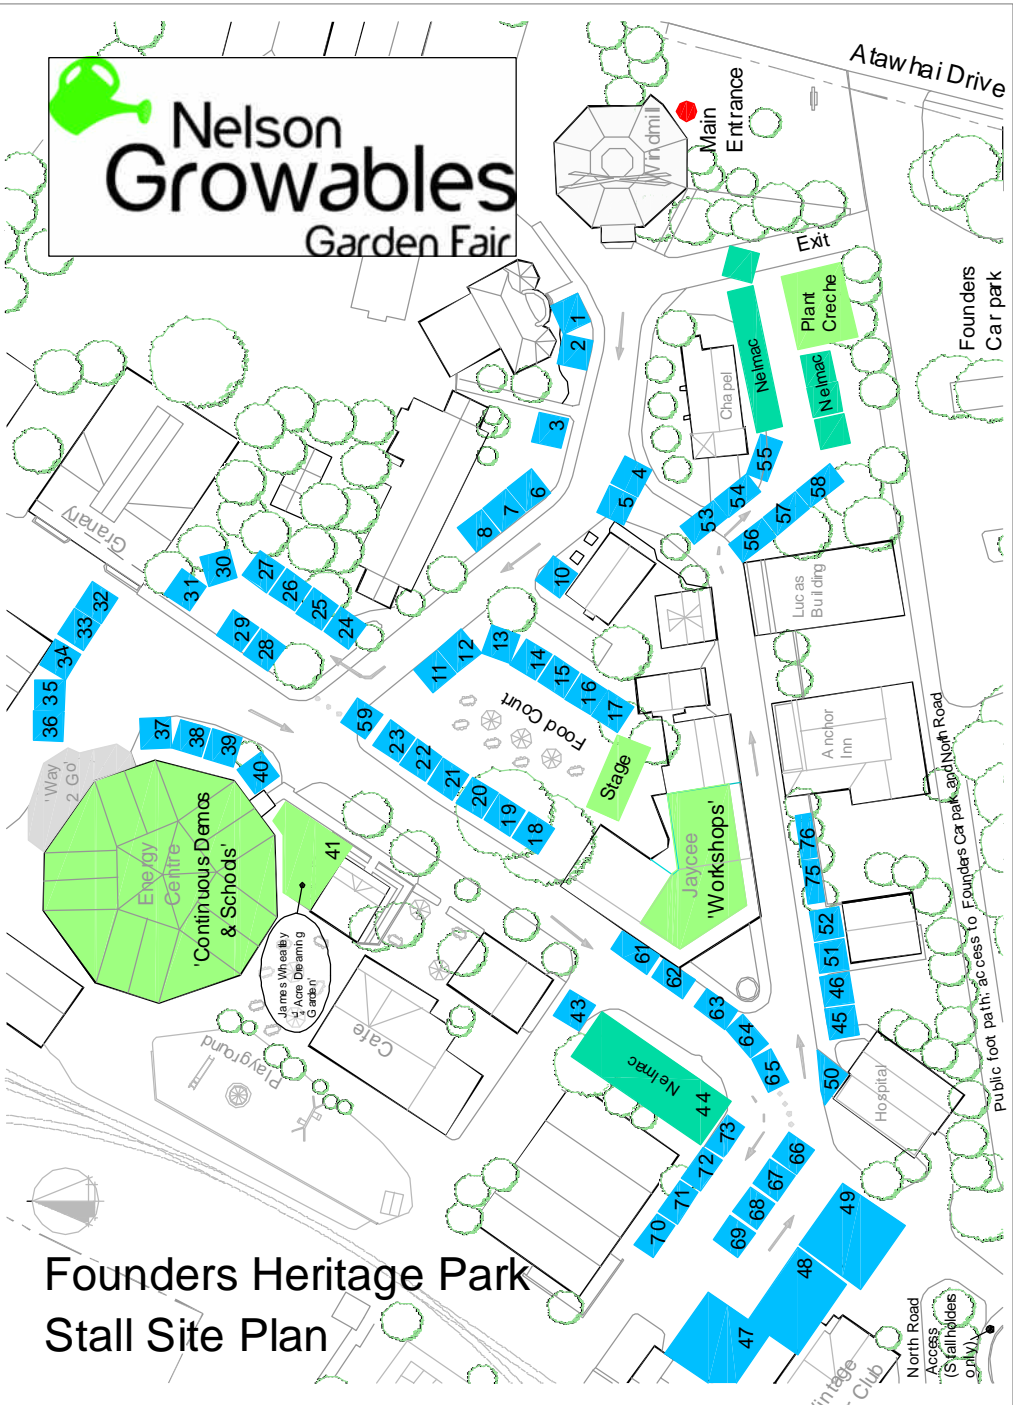

Nelson Growables Garden Fair

Founders Heritage Park Stall Site Plan

North Road
Access
(Stallholders
only)