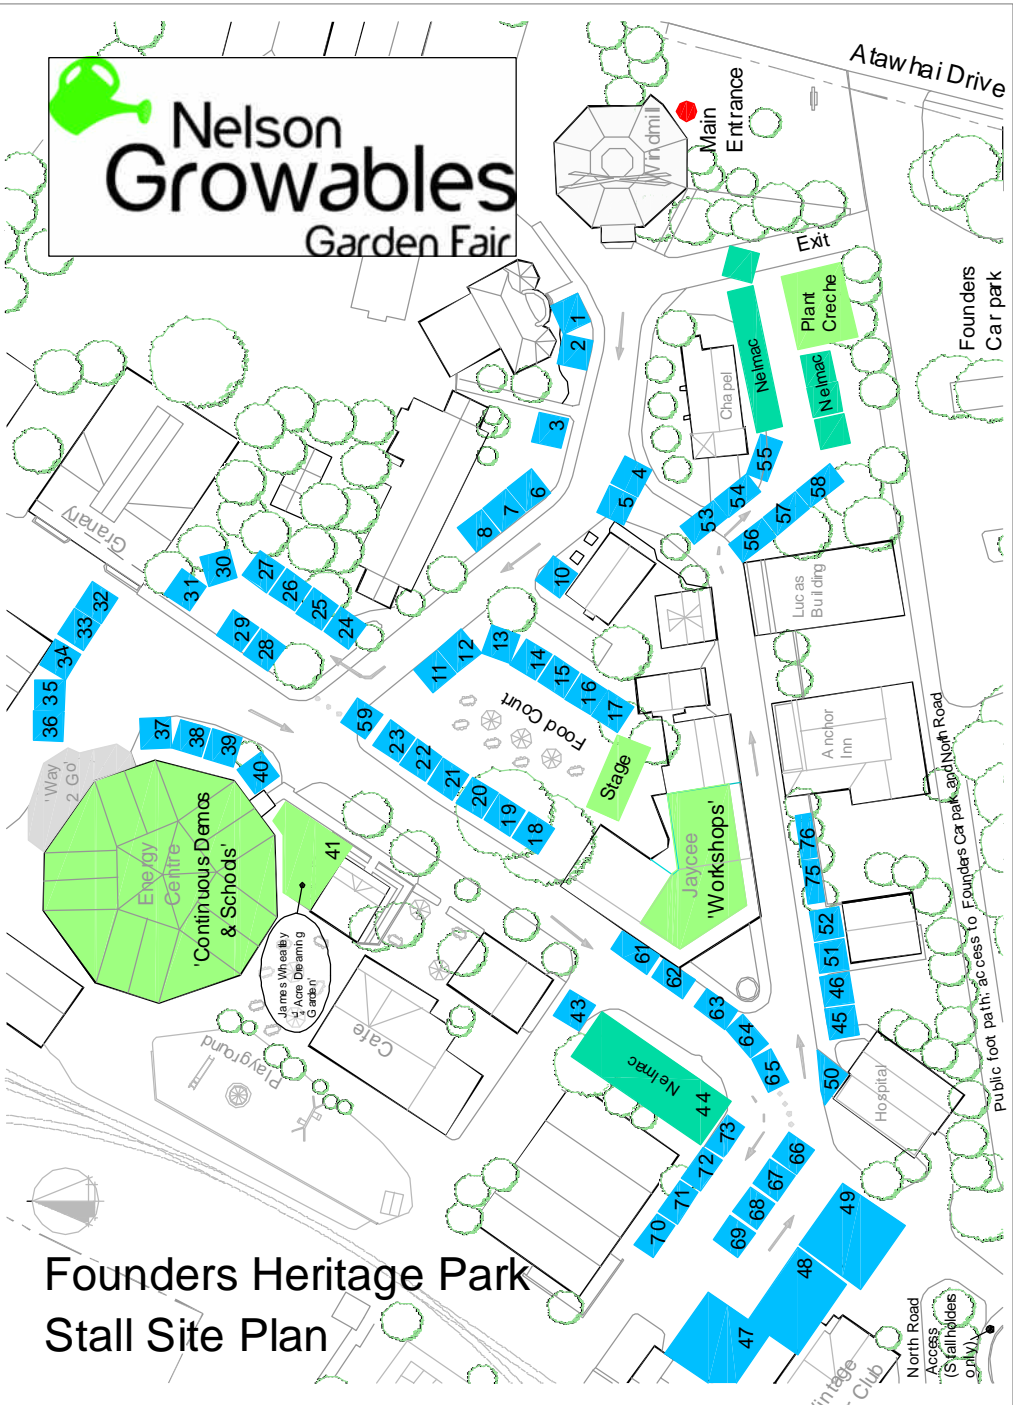

Nelson Growables Garden Fair

Founders Heritage Park Stall Site Plan